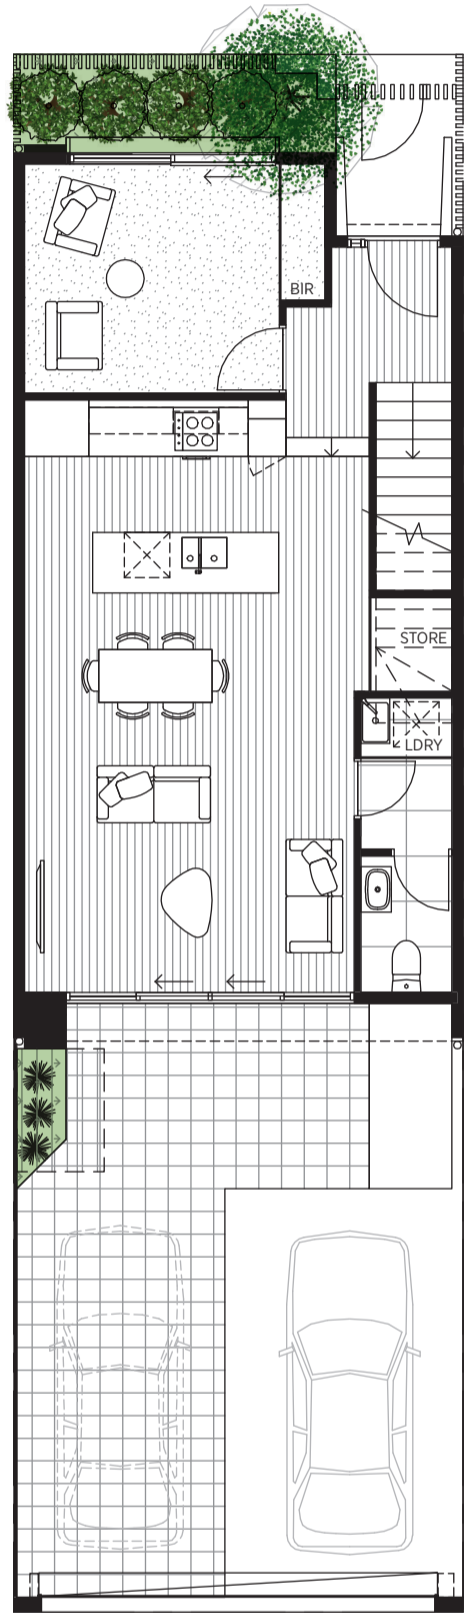

TOWNHOUSE TWENTY FOUR

GROUND

LEVEL 1

4 BEDROOM
2.5 BATHROOM
1 CARPORT

LAND	123 m ²
INTERNAL	129 m ²
BALCONY	5 m ²
CARPORT	18 m ²