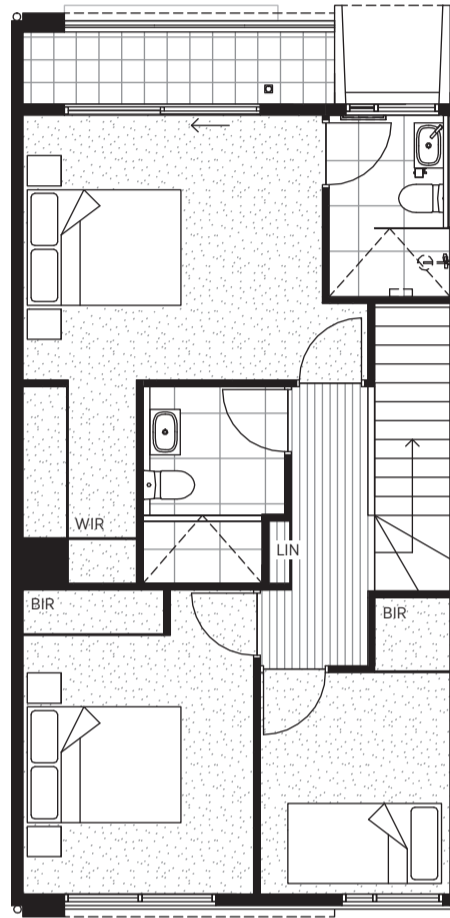

TOWNHOUSE TWENTY FOUR

GROUND

LEVEL 1

4 BEDROOM
2.5 BATHROOM
1 CARPORT

LAND	123 m ²
INTERNAL	129 m ²
BALCONY	5 m ²
CARPORT	18 m ²